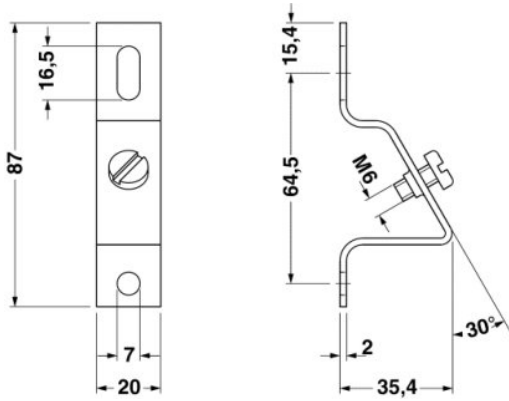

BG/S

Order No.: 1201086

<http://eshop.phoenixcontact.de/phoenix/treeViewClick.do?UID=1201086>

Angled brackets with M 6 screw, for fixing DIN rails at an angle of 30°,
height: 35.4 mm

Commercial data	
EAN	4017918017200
Pack	10 Pcs.
Customs tariff	85369010
Weight/Piece	0.04289 KG
Catalog page information	Page 512 (CL-2007)

Technical data

General data	
Height	35.4 mm
Length	87 mm
Width	19.7 mm
Material	Steel
Color	silver

Drawings

Dimensioned drawing

Address

PHOENIX CONTACT Inc., USA
586 Fulling Mill Road
Middletown, PA 17057, USA
Phone (800) 888-7388
Fax (717) 944-1625
<http://www.phoenixcon.com>